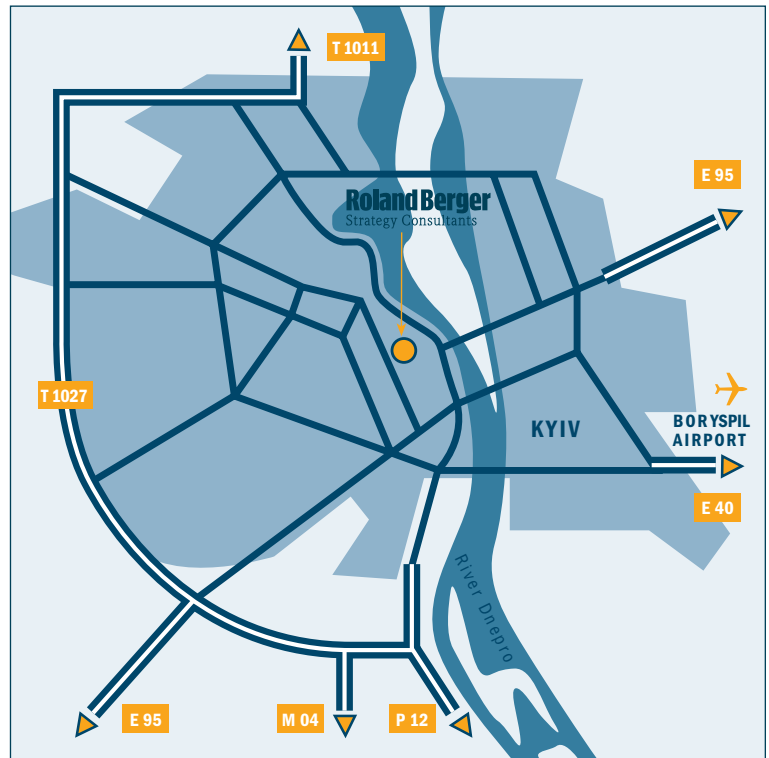

DIRECTIONS TO: Kyiv office

Kyiv office of Roland Berger is situated at the address 42/44 Shovkovychna str., in the two-storey section of the Horizon Towers business center. It is near the crossing between Shovkovychna and Darwina street.

> By car

An approximate landmark for reaching our office is a historic quarter of Bessarabsky market that is situated right in the downtown. Driving from around Verkhovna Rada (Parliament) of Ukraine, please turn from Hrushevskoho str. to Shovkovychna str. If you are driving from the other side, you may take a turn to the office from Lesi Ukrainky blvd. When you are on Shovkovychna str., drive ahead until the crossing with Darwina str. where you will find our office.

> From the airport

The taxi trip from Boryspil airport to our office costs around UAH 150 (approx. EUR 25) and takes about an hour.

> Using public transportation

The subway station nearest to our office is "Palats Sportu" (Sport Palace). Other stations of another two subway lines that are situated nearby are "Khreshchatyk" and "Ploscha Lva Tolstogo".