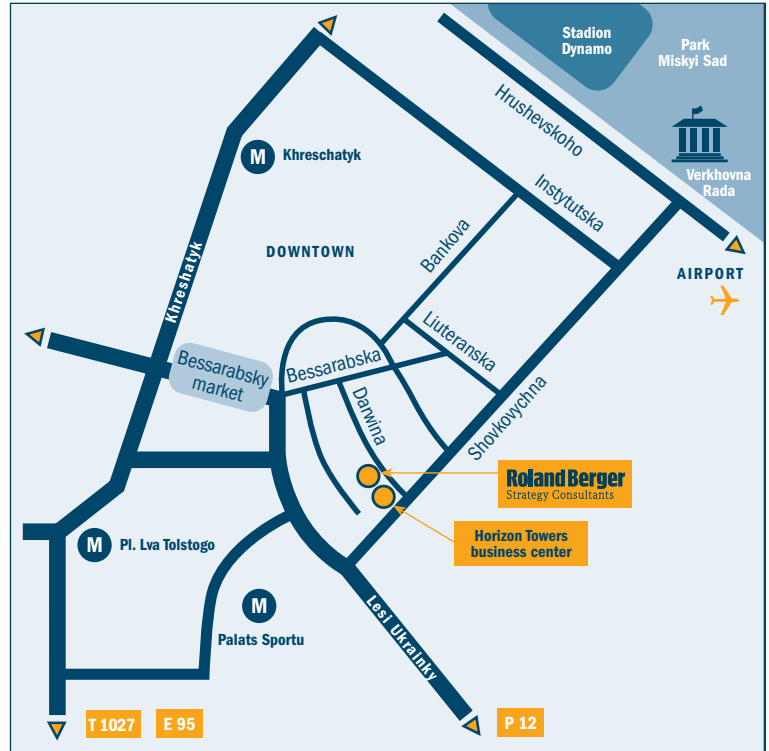

DIRECTIONS TO: Kyiv office

Kyiv office of Roland Berger is situated at the address 42/44 Shovkovychna str., in the two-storey section of the Horizon Towers business center. It is near the crossing between Shovkovychna and Darwina street.

> By car

An approximate landmark for reaching our office is a historic quarter of Bessarabsky market that is situated right in the downtown. Driving from around Verkhovna Rada (Parliament) of Ukraine, please turn from Hrushevskoho str. to Shovkovychna str. If you are driving from the other side, you may take a turn to the office from Lesi Ukrainky blvd. When you are on Shovkovychna str., drive ahead until the crossing with Darwina str. where you will find our office.

> From the airport

The taxi trip from Boryspil airport to our office costs around UAH 150 (approx. EUR 25) and takes about an hour.

> Using public transportation

The subway station nearest to our office is "Palats Sportu" (Sport Palace). Other stations of another two subway lines that are situated nearby are "Khreshchatyk" and "Ploscha Lva Tolstogo".